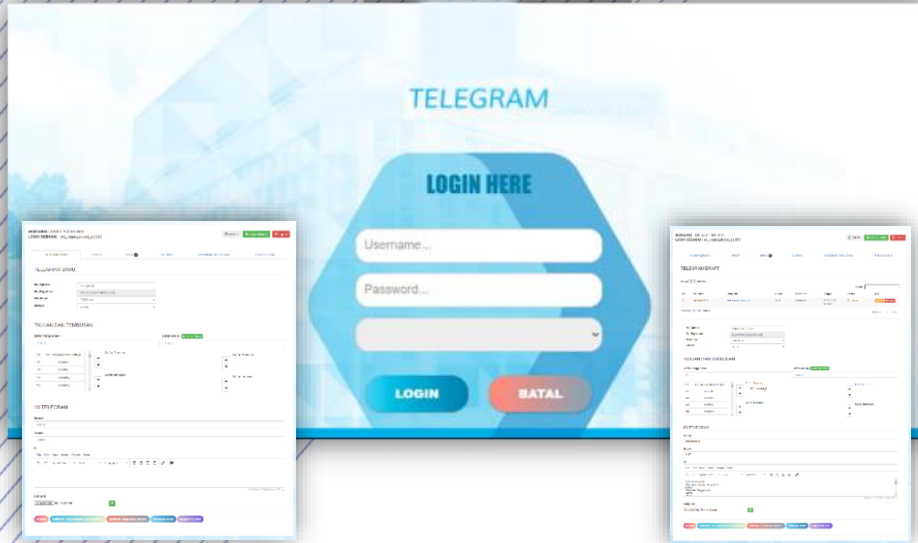

Universal Safety & Services PTE. LTD

140a Corporation Drive, #07-20,

Singapore 611140

Tel. +65 8787 4827

uss.com.sg

MESAZHEVE

**TELEGRAM
SOFTWARE**

TELEGRAM SOFTWARE

MESAZHEVE

OVERVIEW

This application functions to simulate information originating from intelligence as well as instructions for specific tasks or issues from supervision and control. This application can send telegrams to one or many users in real-time or on a schedule according to the scenario creation time.

FEATURES / FUNCTION

This application is a web-based application that has several features such as:

1

Can be used to send Scheduled RIL Shipments: Can be pre-set so that the input is done before the training starts.