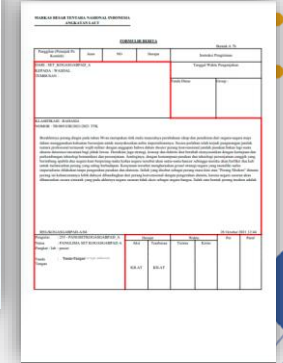

MESAZHEVE

OVERVIEW

This application functions to simulate information originating from intelligence as well as instructions for specific tasks or issues from supervision and control. This application can send telegrams to one or many users in real-time or on a schedule according to the scenario creation time.