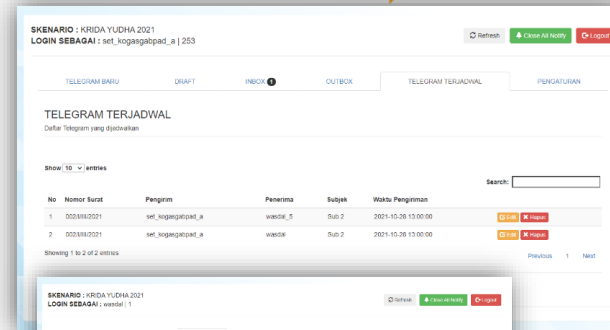

Universal Safety & Services PTE. LTD

140a Corporation Drive, #07-20,

Singapore 611140

Tel. +65 8787 4827

uss.com.sg

MESAZHEVE

**TELEGRAM
SOFTWARE**

TELEGRAM SOFTWARE

MESAZHEVE

OVERVIEW

This application functions to simulate information originating from intelligence as well as instructions for specific tasks or issues from supervision and control. This application can send telegrams to one or many users in real-time or on a schedule according to the scenario creation time.