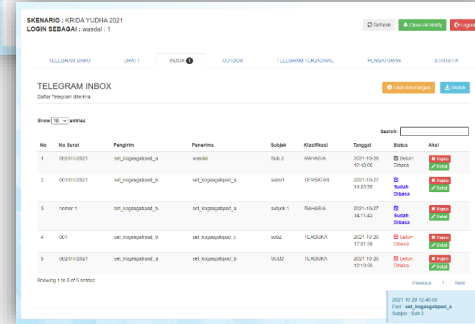

Universal Safety & Services PTE. LTD

140a Corporation Drive, #07-20,

Singapore 611140

Tel. +65 8787 4827

uss.com.sg

MESAZHEVE

**TELEGRAM
SOFTWARE**

TELEGRAM SOFTWARE

MESAZHEVE

OVERVIEW

This application functions to simulate information originating from intelligence as well as instructions for specific tasks or issues from supervision and control. This application can send telegrams to one or many users in real-time or on a schedule according to the scenario creation time.