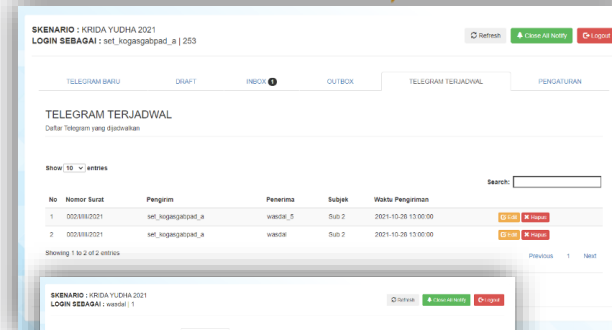

FEATURES / FUNCTION

This application is a web-based application that has several features such as:

1

Can be used to send Scheduled RIL Shipments: Can be pre-set so that the input is done before the training starts.

2

Printed in military Radiogram format

3

Can upload existing documents/ telegrams