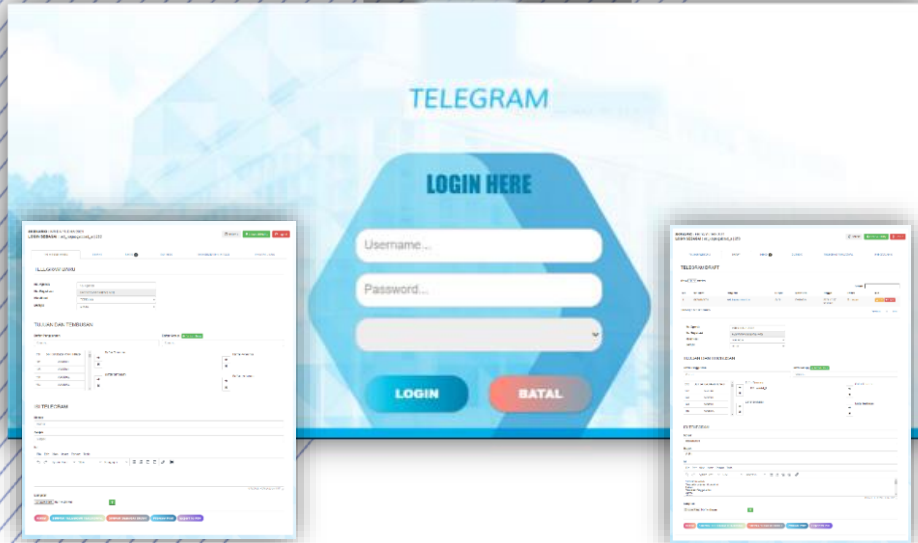

**Universal Safety & Services PTE. LTD**

140a Corporation Drive, #07-20,

Singapore 611140

Tel. +65 8787 4827

[uss.com.sg](http://uss.com.sg)

**MESAZHEVE**

**TELEGRAM  
SOFTWARE**

## OVERVIEW

This application functions to simulate information originating from intelligence as well as instructions for specific tasks or issues from supervision and control. This application can send telegrams to one or many users in real-time or on a schedule according to the scenario creation time.

## FEATURES / FUNCTION

This application is a web-based application that has several features such as:

1

Can be used to send Scheduled RIL Shipments: Can be pre-set so that the input is done before the training starts.