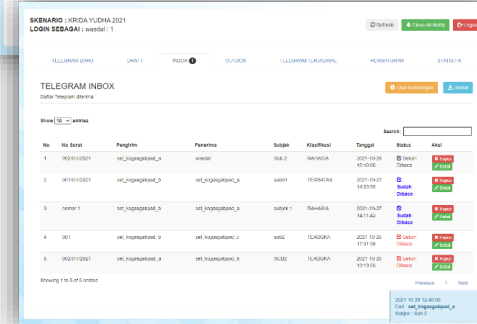

FEATURES / FUNCTION

This application is a web-based application that has several features such as:

1

Can be used to send Scheduled RIL Shipments: Can be pre-set so that the input is done before the training starts.

2

Printed in military Radiogram format

3

Can upload existing documents/ telegrams